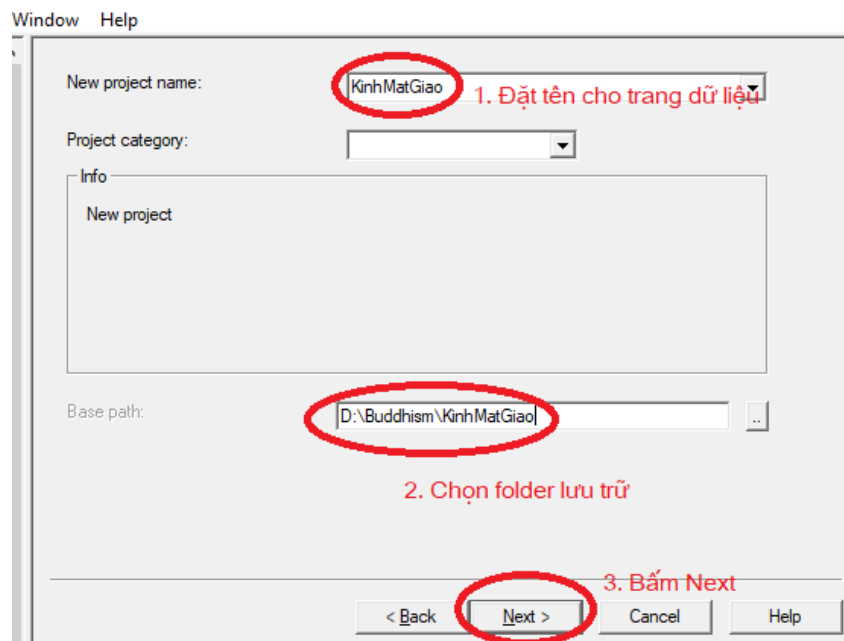

· | <https://www.httrack.com/page/2/>

Platform	Choose file to download
Windows (from Windows 2000 to Windows 10 and above) installer version WinHTrack (also included: command line version)	httrack-3.49.2.exe [alternate site]
<i>We recommend:</i> Windows (from Windows Vista to Windows 10 and above) 64-bit installer version WinHTrack (also included: command line version)	httrack_x64-3.49.2.exe [alternate site]
Windows (from Windows 2000 to Windows 10 and above) <u>without</u> installer (eg: USB key) WinHTrack (also included: command line version)	httrack-noinst-3.49.2.zip [alternate site]

- Sau khi tải về cài vào máy, sẽ có biểu tượng trên Desktop.
- Click chuột để chạy chương trình này.

2. Các bước thực hiện

Bước 1:

- Sau khi mở HTTrack, bấm nút **Next**, rồi tiếp tục thực hiện theo hình bên dưới